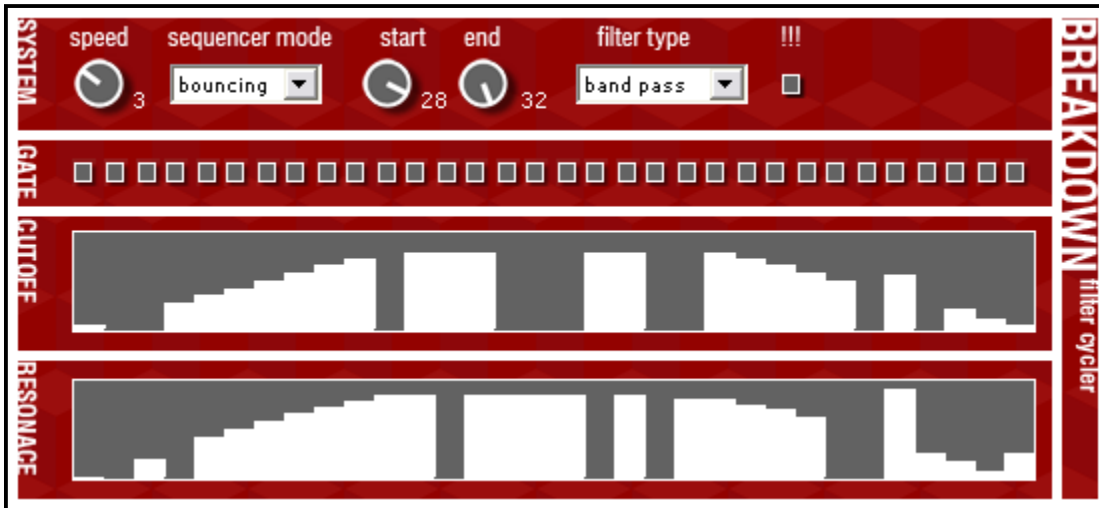

## breakdown

### overview

breakdown is a filter effect with an internal variable length step sequencer. it allows you to select the type of filter, cutoff and resonance for each step, as well as start, end, and sequencer modes for a wide variety of effects. breakdown can be hand set to create wah wah, gate, and wobble effects, or use the patch randomizer for some intense audio mangling. version 2.0 is not reverse compatible with 1.5 patches, so be careful when installing.